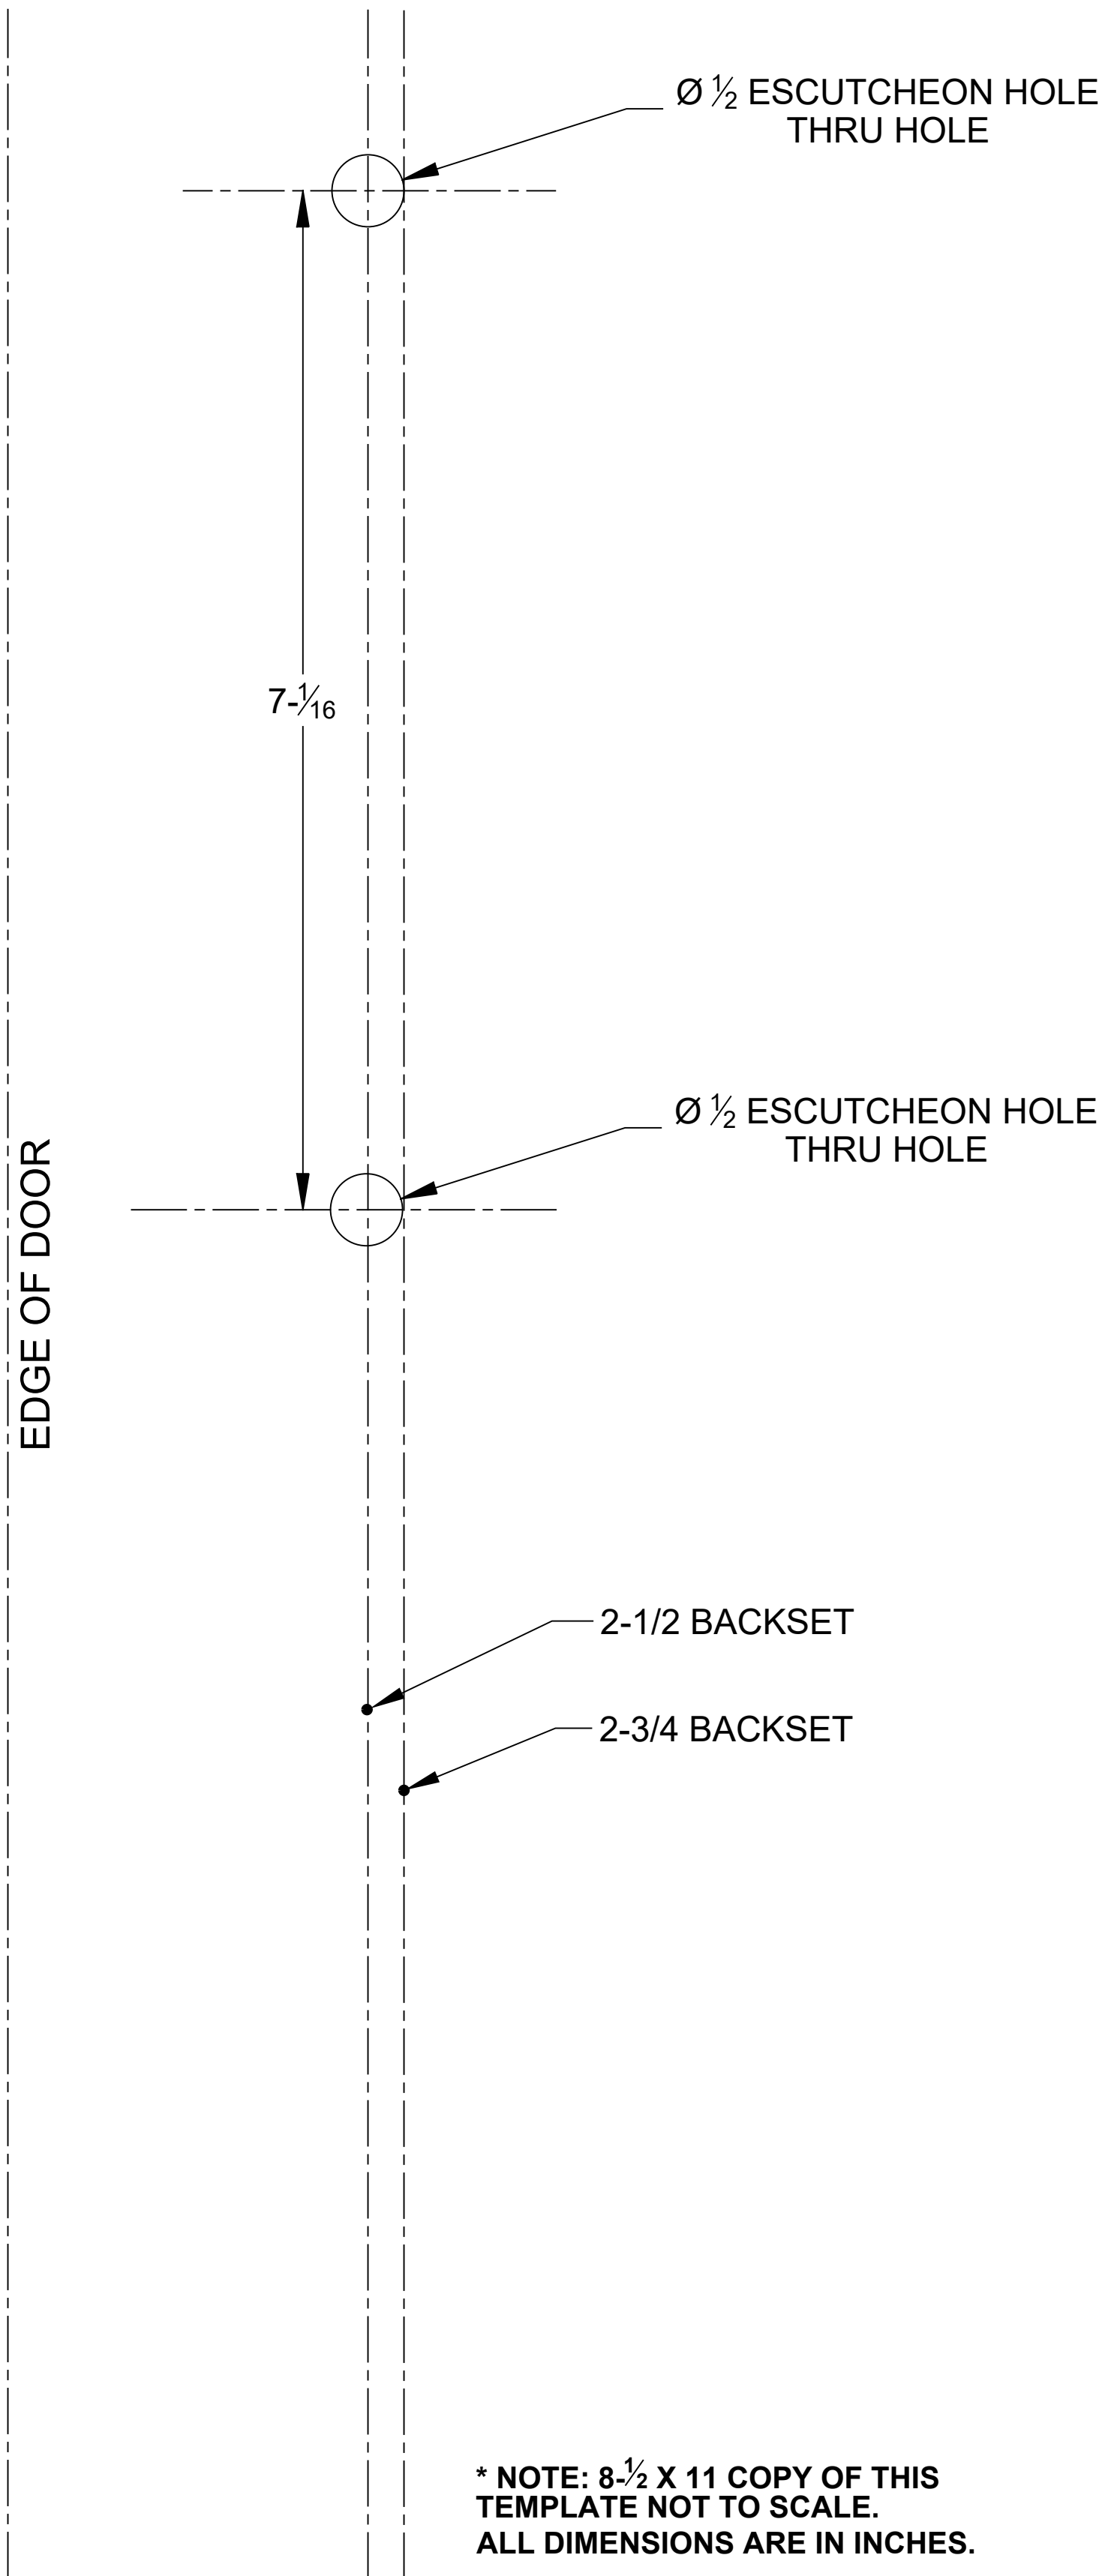

**EMTEK®**  
**DUMMY MORTISE LOCK**  
**DOOR PREPARATION**  
**FOR LEVER BY LEVER**  
**AND KNOB BY KNOB**  
**(RIGHT HAND) \***

**\* NOTE:  $8\frac{1}{2}$  X 11 COPY OF THIS  
TEMPLATE NOT TO SCALE.  
ALL DIMENSIONS ARE IN INCHES.**