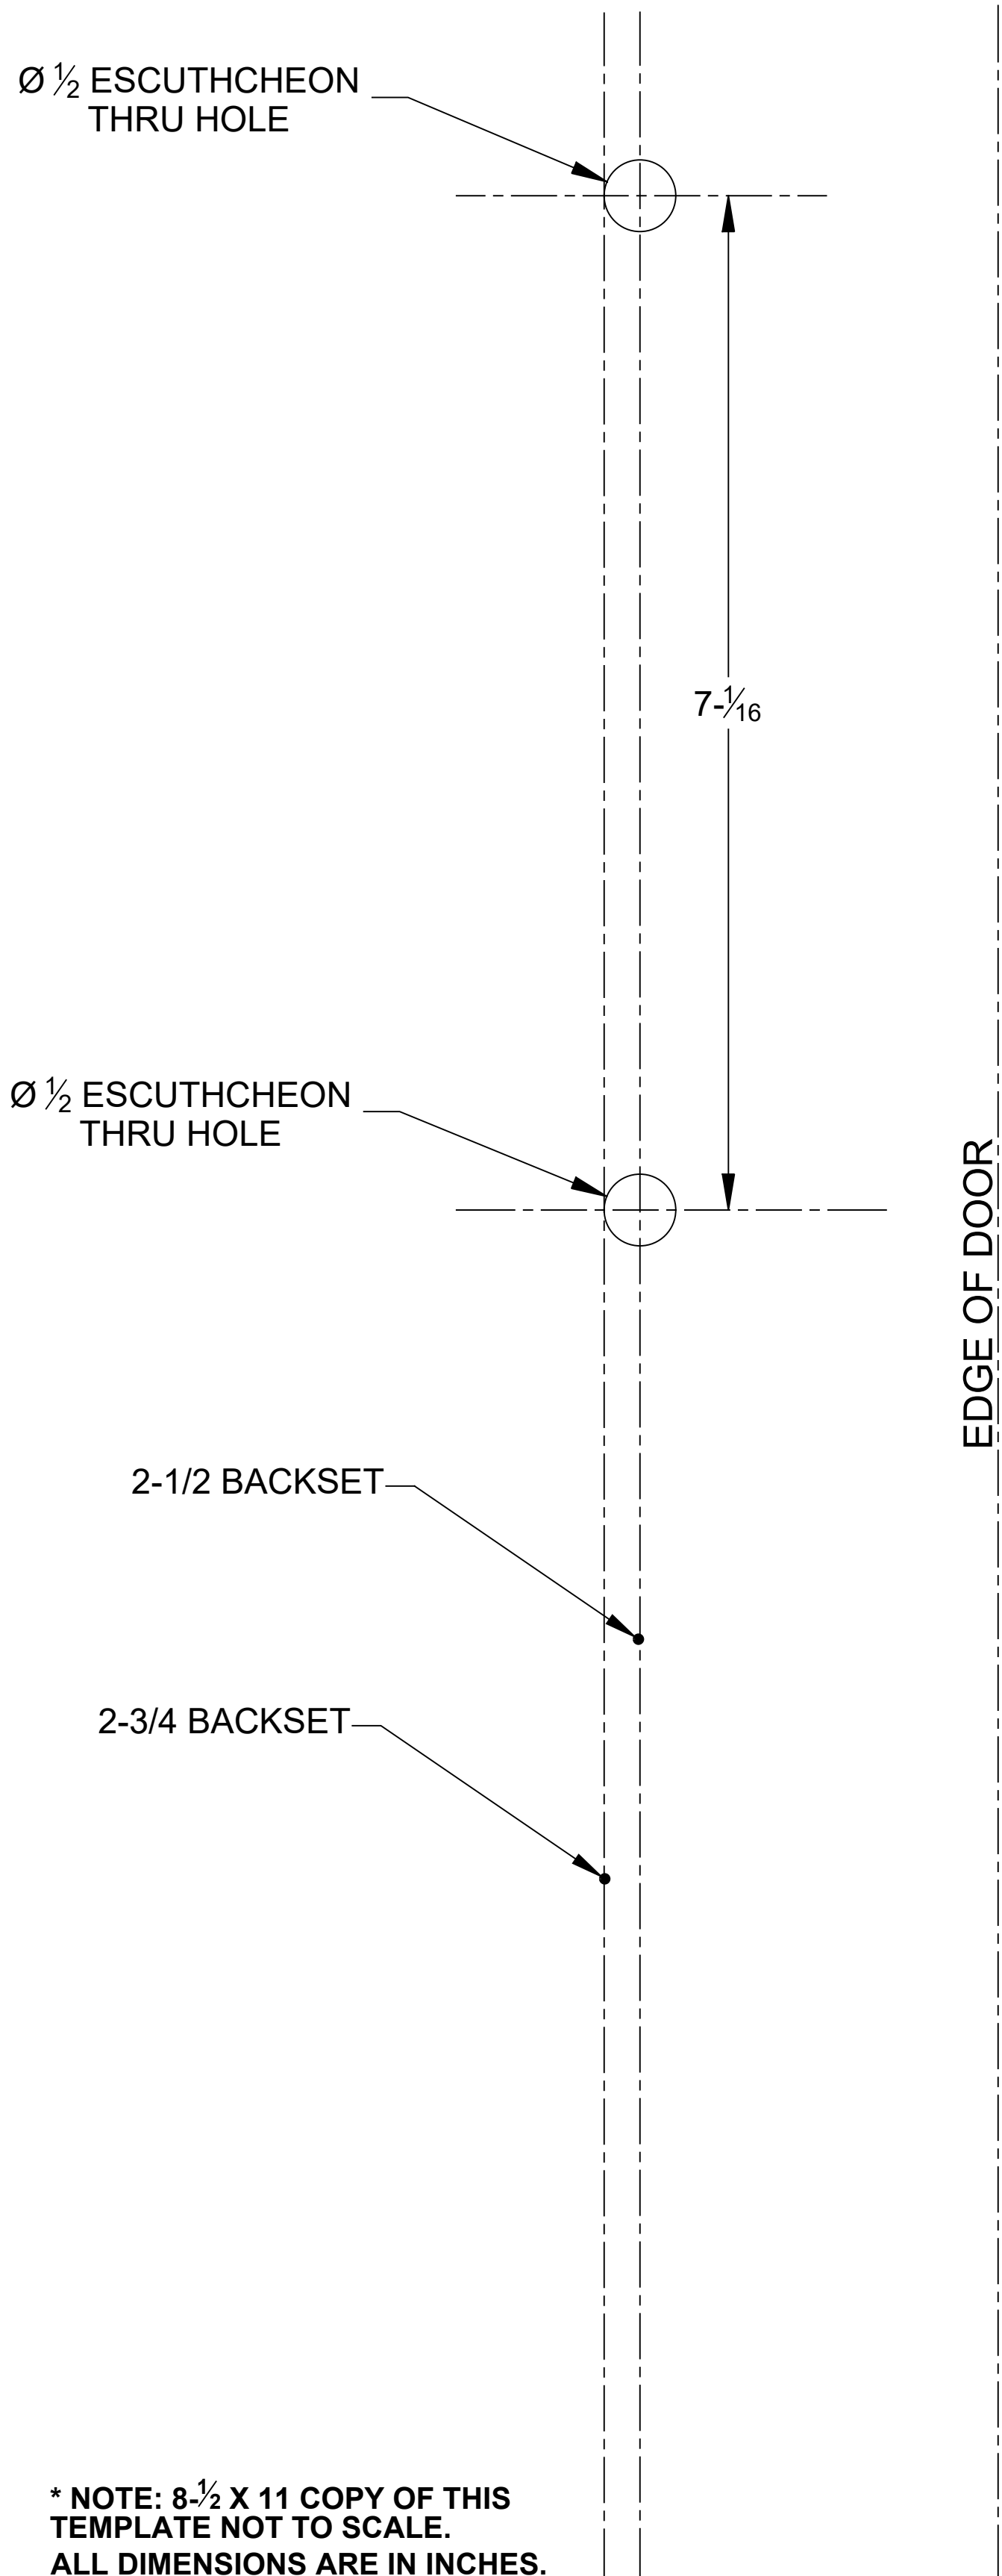

EMTEK®

DUMMY MORTISE LOCK
DOOR PREPARATION
FOR LEVER BY LEVER
AND KNOB BY KNOB
(LEFT HAND) *

* NOTE: 8- $\frac{1}{2}$ X 11 COPY OF THIS
TEMPLATE NOT TO SCALE.
ALL DIMENSIONS ARE IN INCHES.